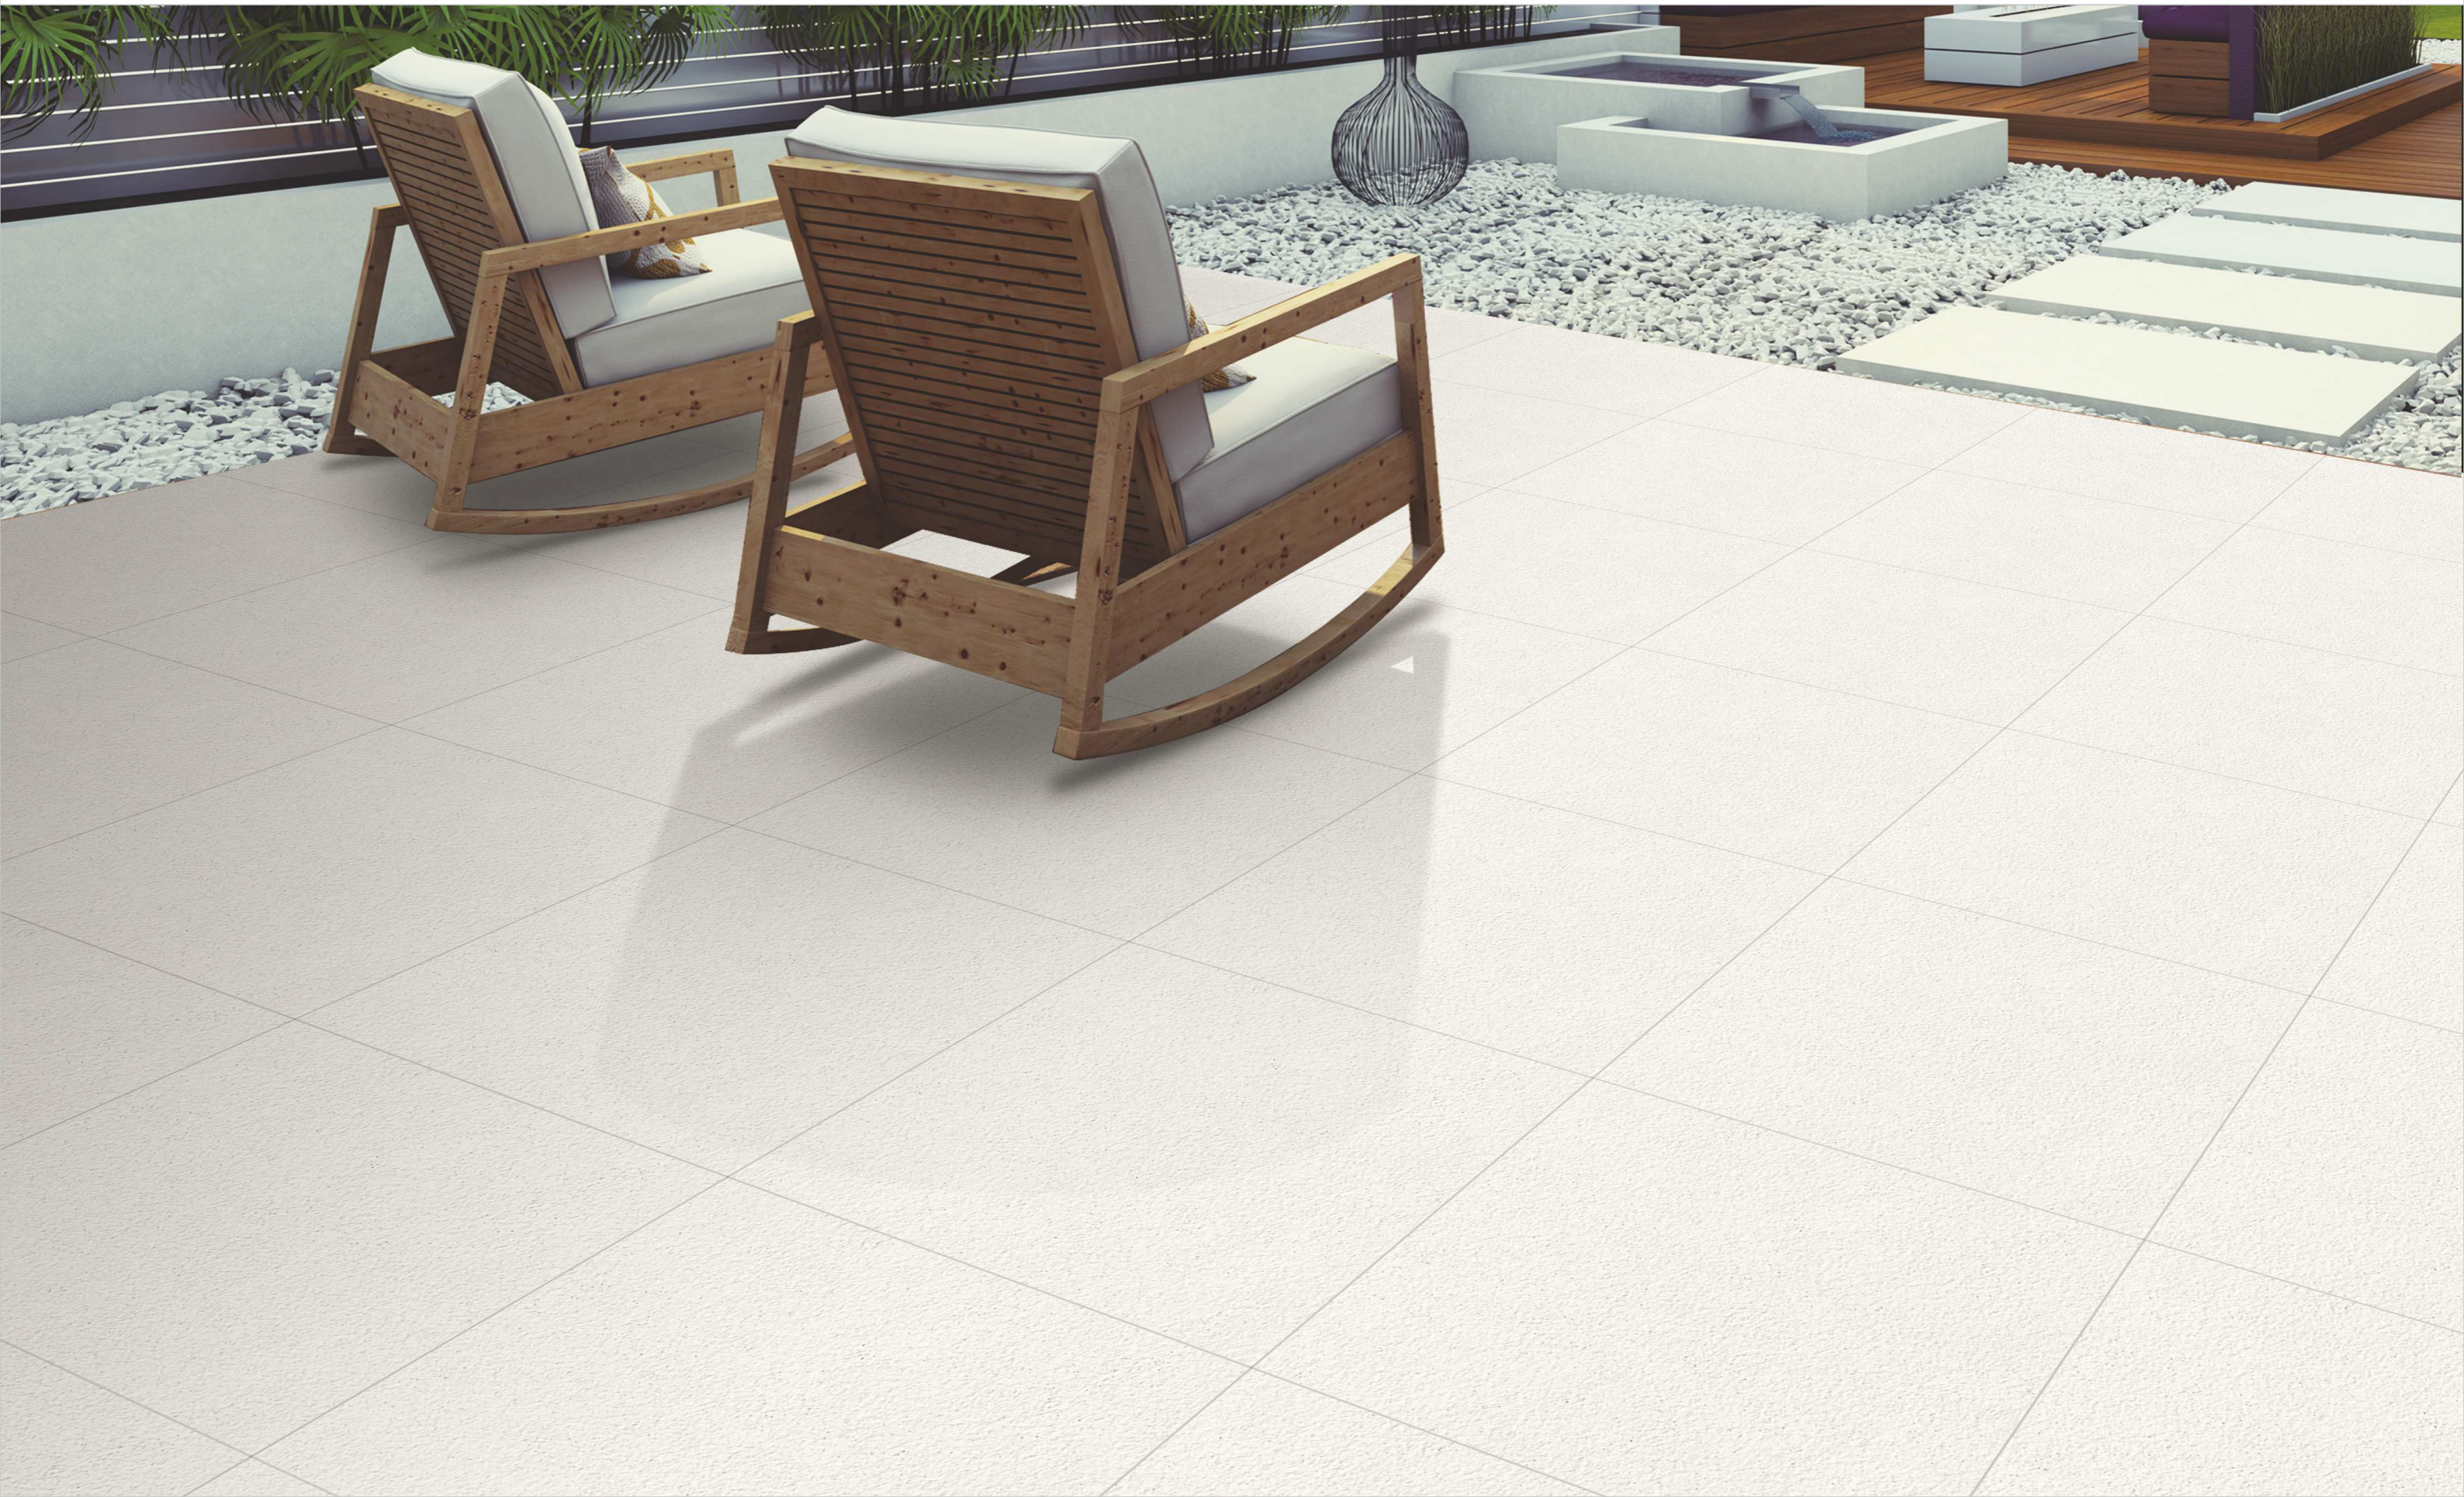

Rustic

**ARTSTONE IVORY**

**FULL BODY**  
vitrified tiles

**16 MM**  
THICKNESS

ARTSTONE IVORY

Rustic

**ARTSTONE NERO**

**FULL BODY**  
vitrified tiles