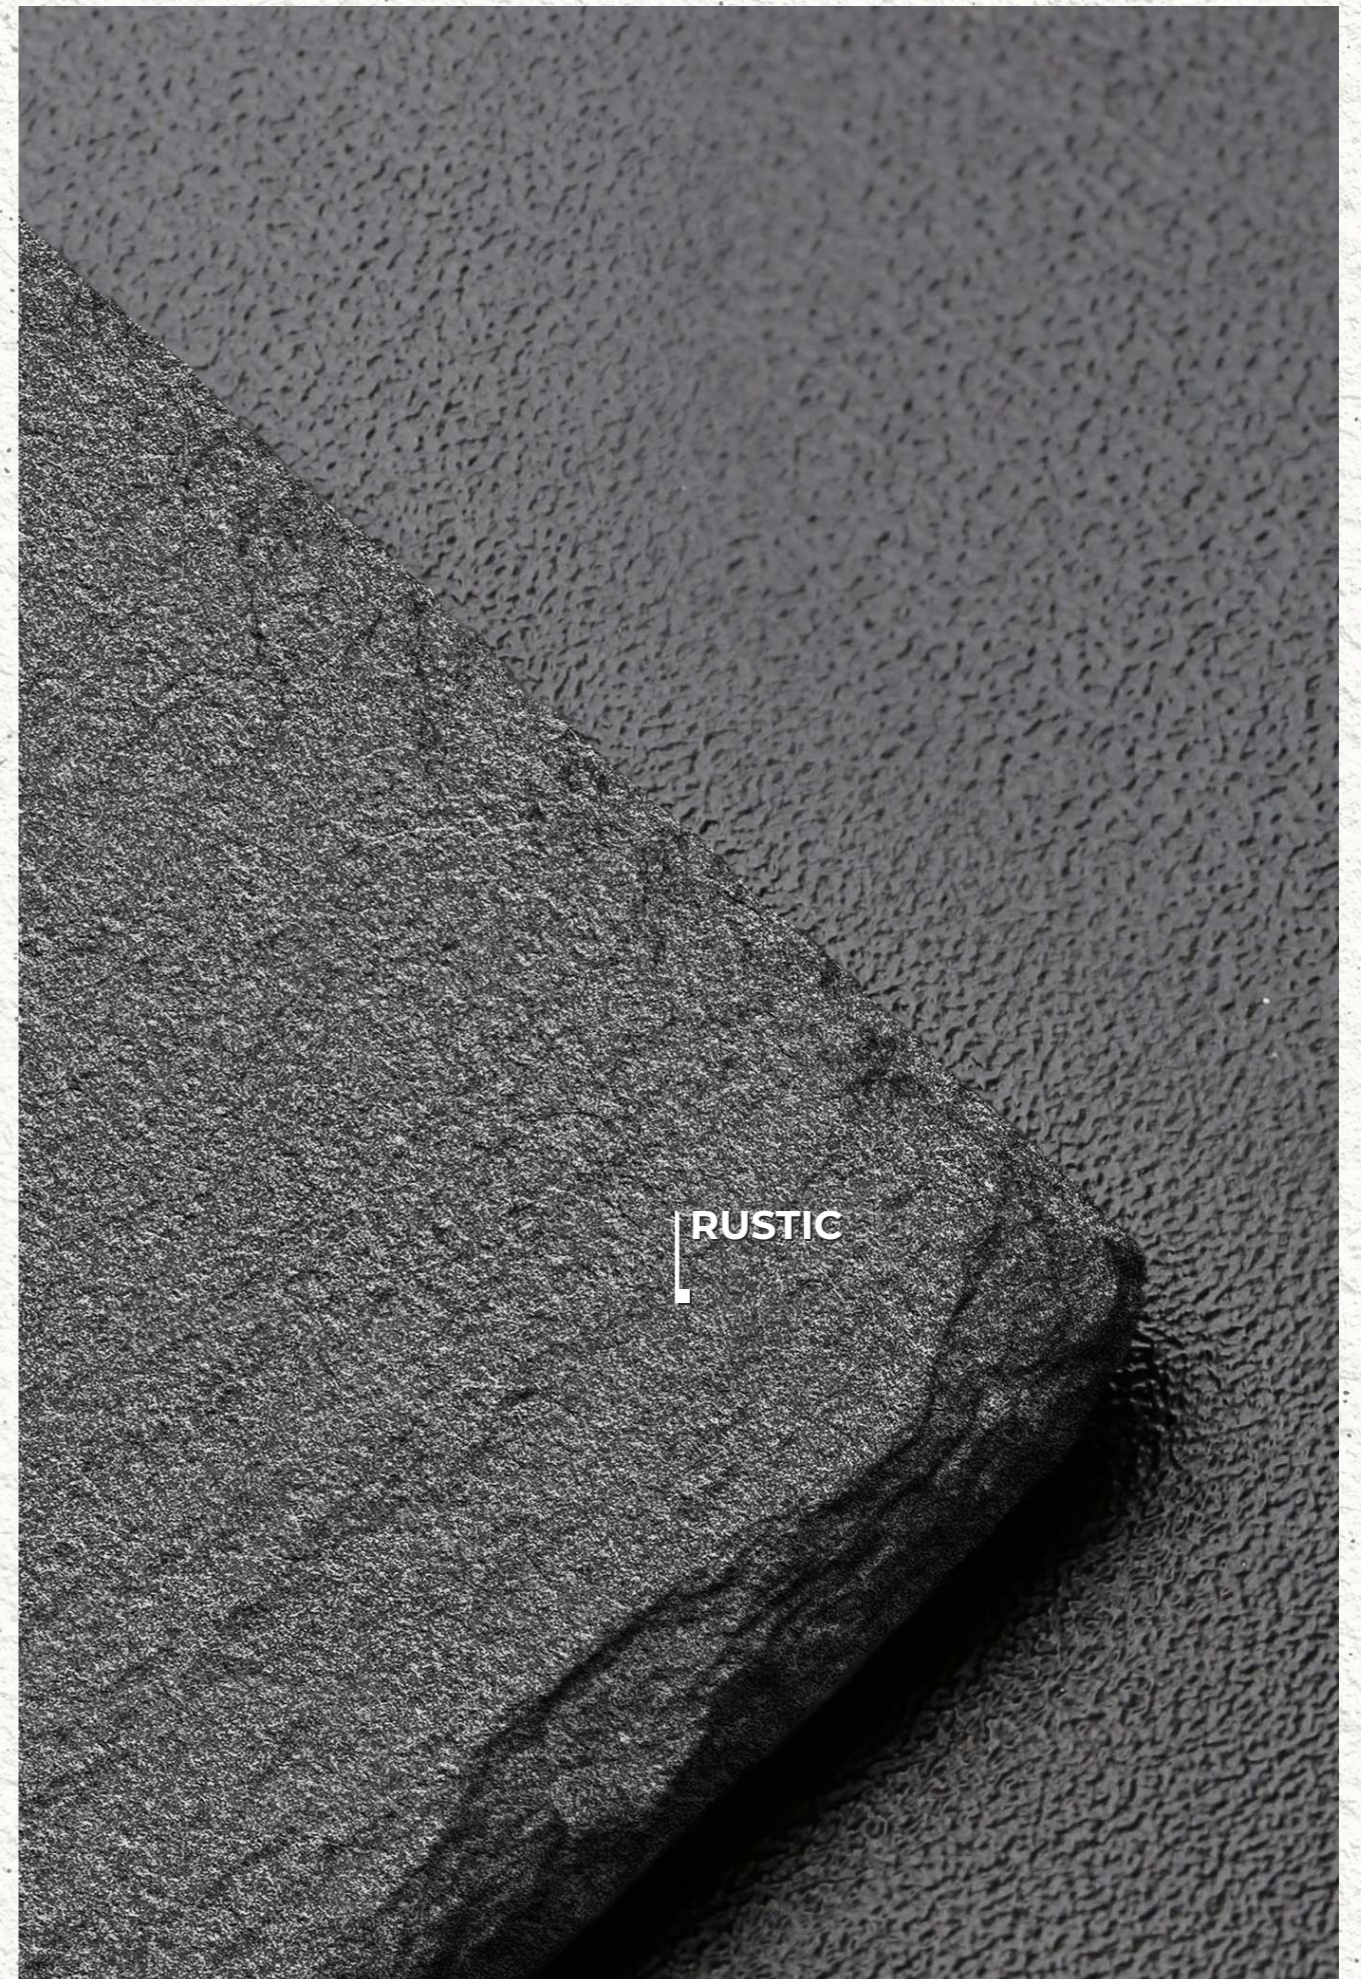

WE ARE SETTING A TREND IN THE CERAMICS SECTOR, BY PRODUCING **HIGH-QUALITY TILES**

We are showcasing the best quality of rustic finish, satin finish and polished finish with the different fabulous colors shades that's make your décormesmerizing.

Choose our satin finish tiles to give your home a completely flawless appearance if you want to add an unexpected element to any space.

Our Rustic tiles are ornamental glaze tiles that are used to give any room a rustic feel and an attractive appearance without compromising the shiny feature.