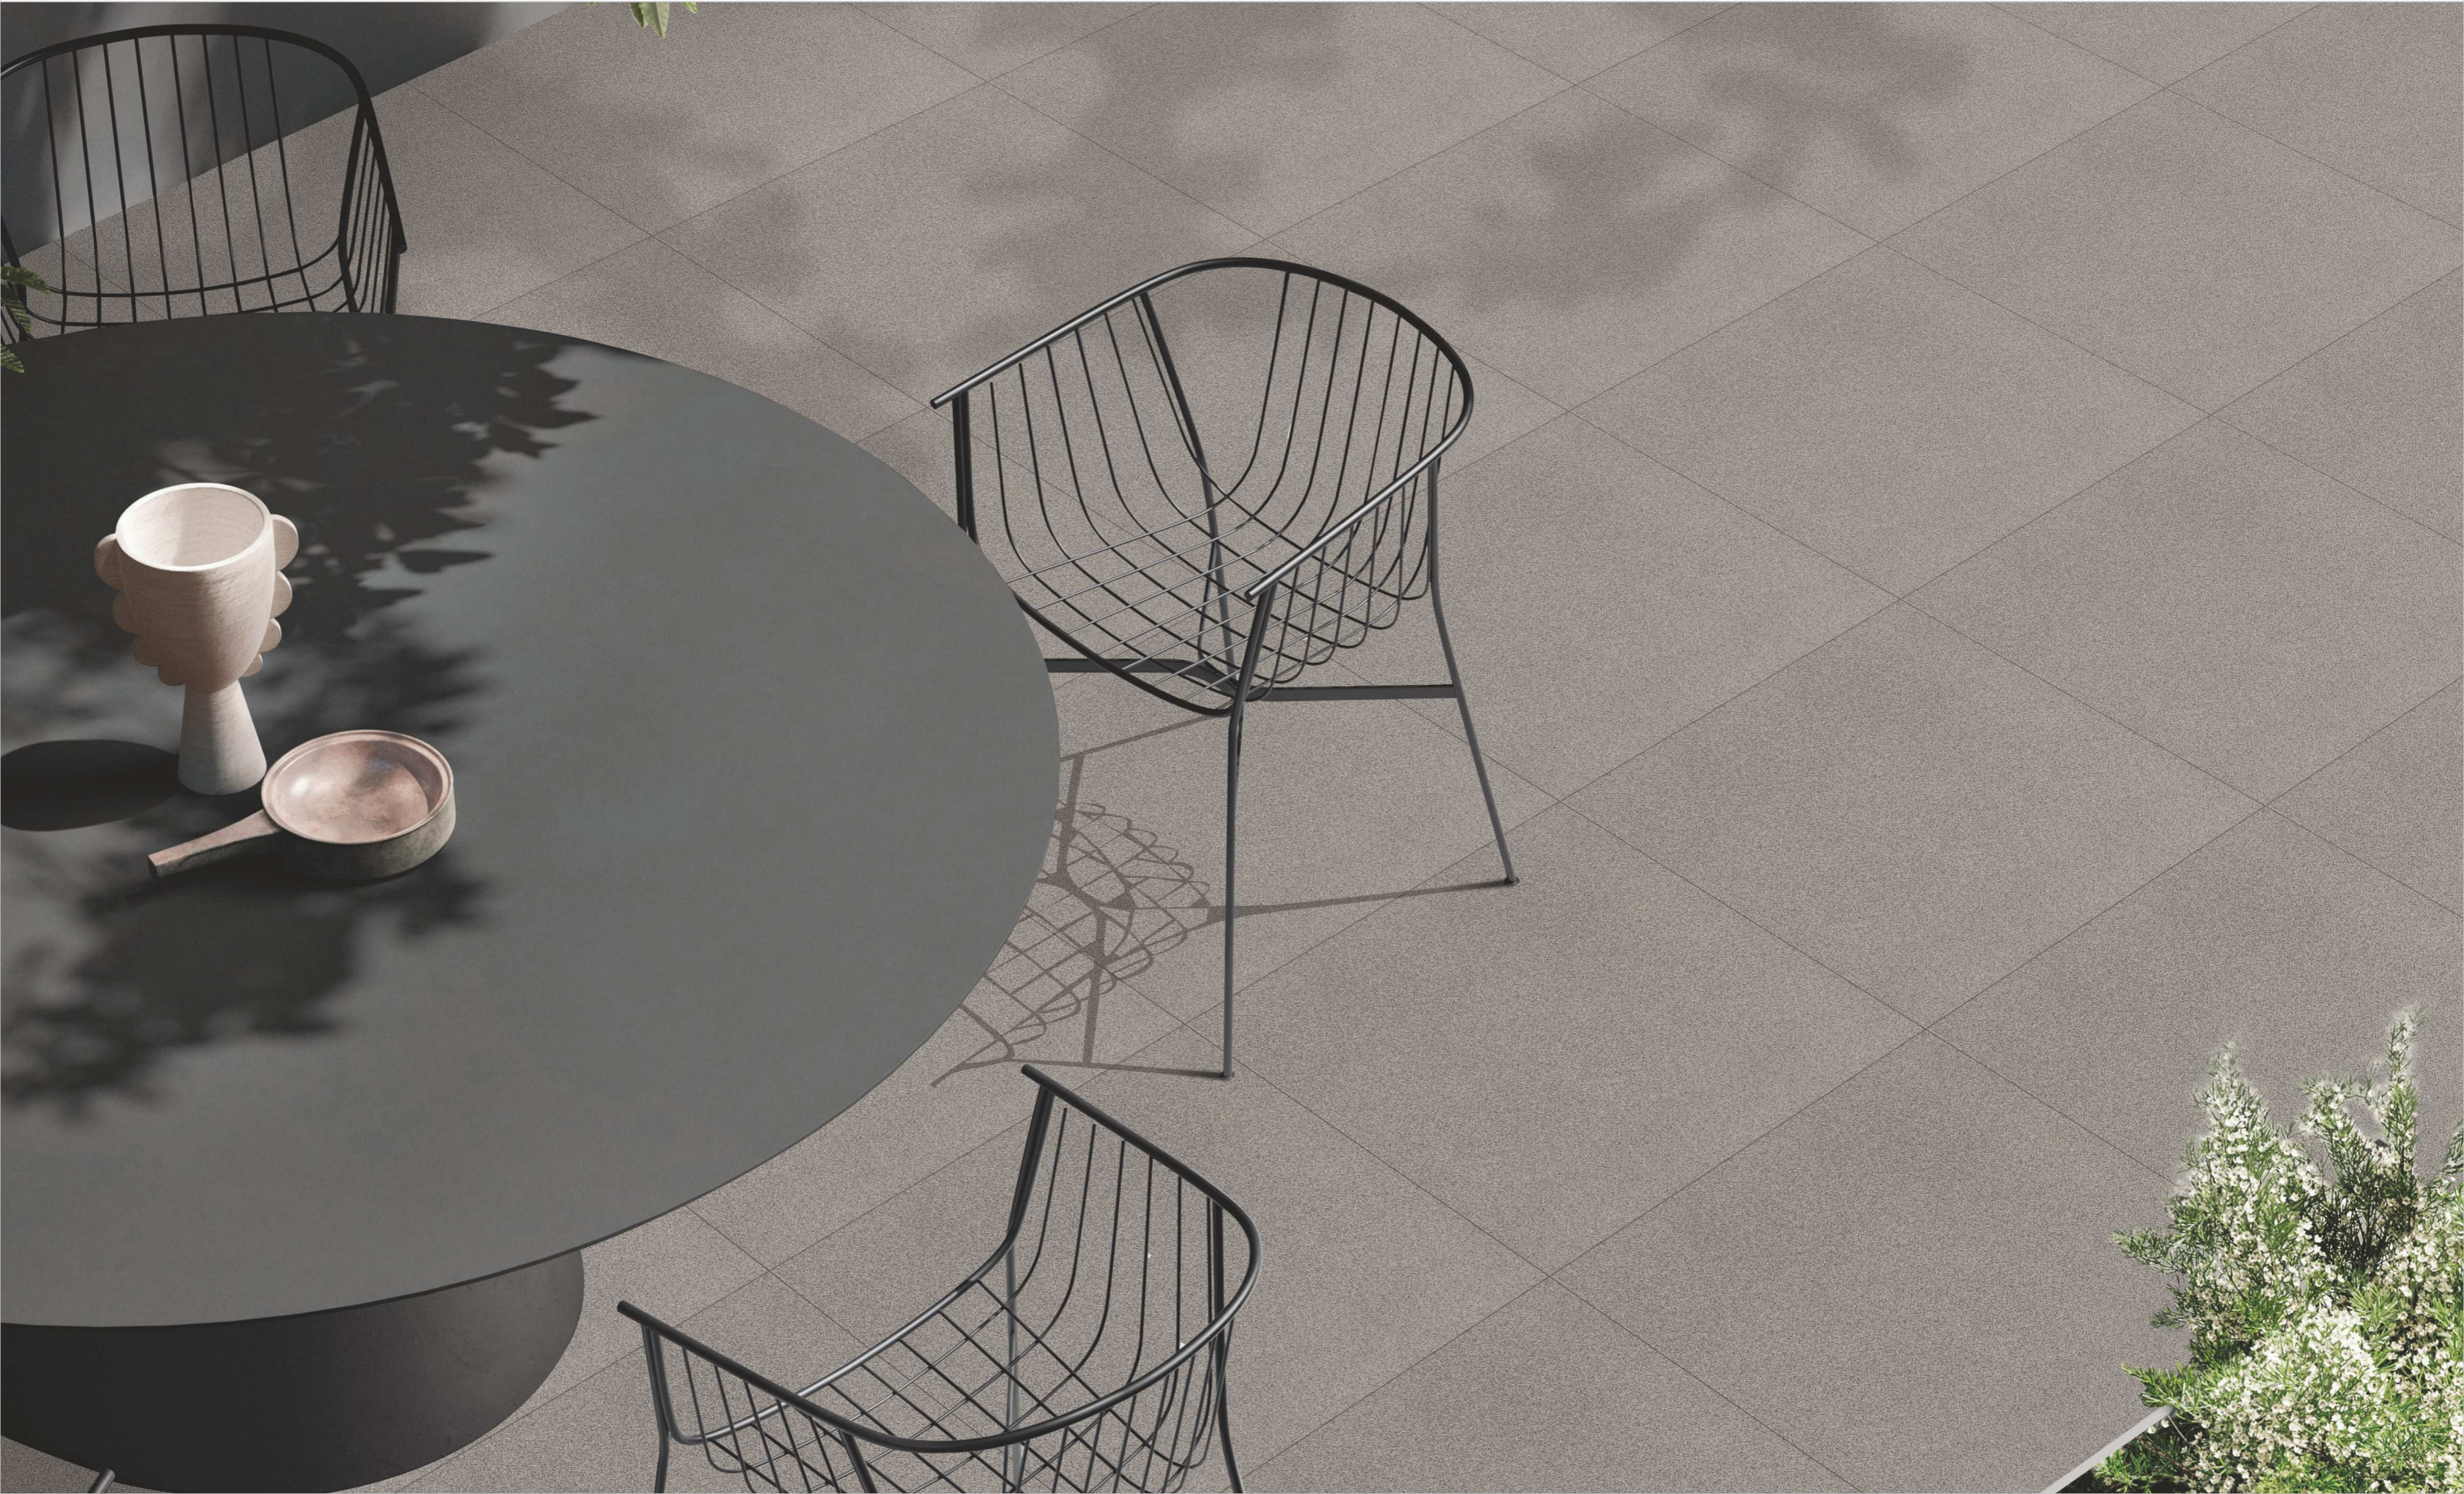

**ROCK SILVER**

**FULL BODY**  
vitrified tiles

**16 MM**  
THICKNESS

ROCK SILVER

Matt

**ROCK WHITE**

**FULL BODY**  
vitrified tiles

**16 MM**  
THICKNESS