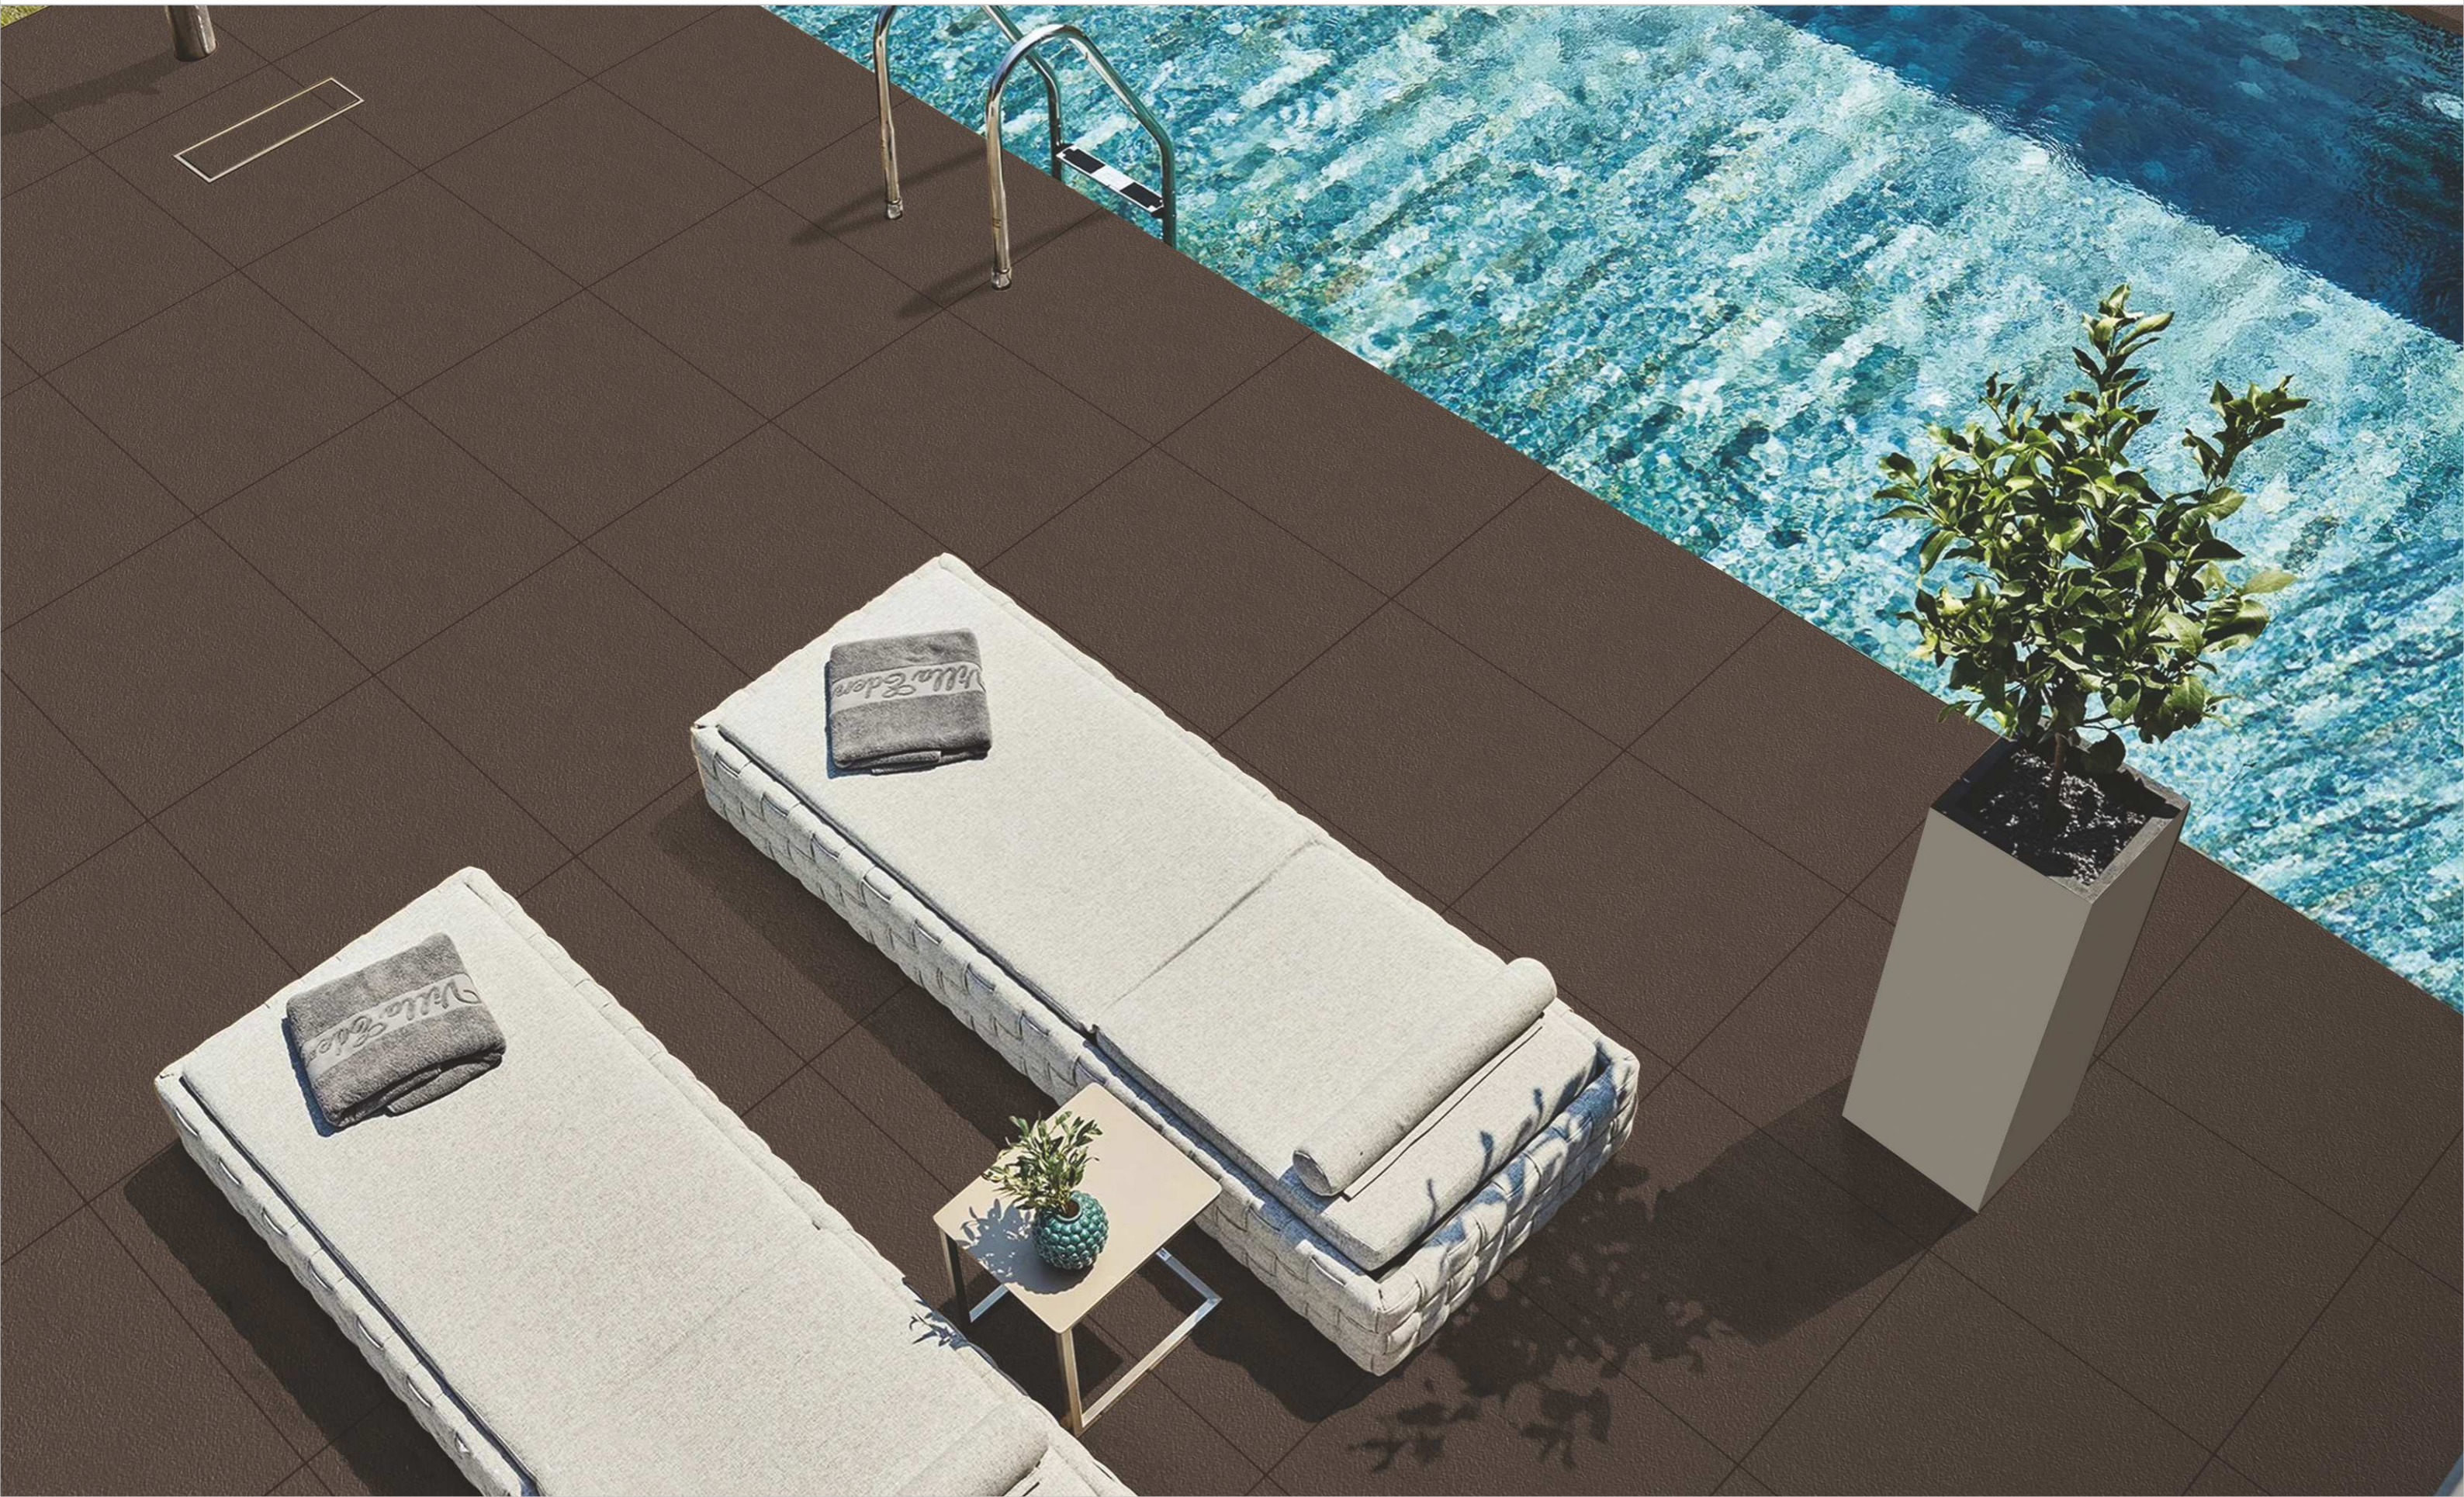

ARTSTONE BLACK

Rustic

**ARTSTONE BROWN**

**FULL BODY**  
vitrified tiles

**16 MM**  
THICKNESS

ARTSTONE BROWN

Rustic

**ARTSTONE CHOCO**